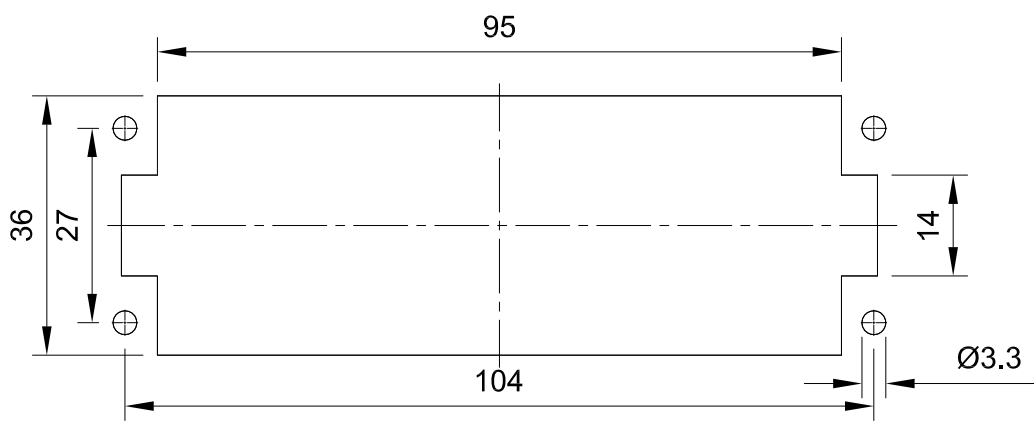

Panel cut out

 InKonn (Suzhou) Electric Technology Co.,Ltd.	All Dimensions in mm Original Size DIN A4	Date 2019-03-14	Drawing No. TC7812546	Rev. A00	Scale 1:1
	Part No. 10 31 108 2200	Created by Shuxu Huang	Checked by Yiyi Luo	Page 1/1	
Type Name IDD-108-CF					